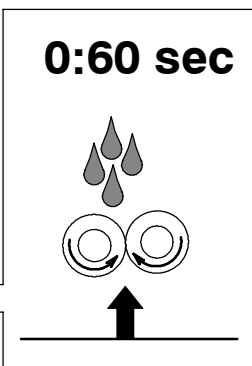

## ⚠ IMPORTANT ROLLER INFORMATION:

1.

2.

3.

180° every 10 hrs

4.

100 hrs