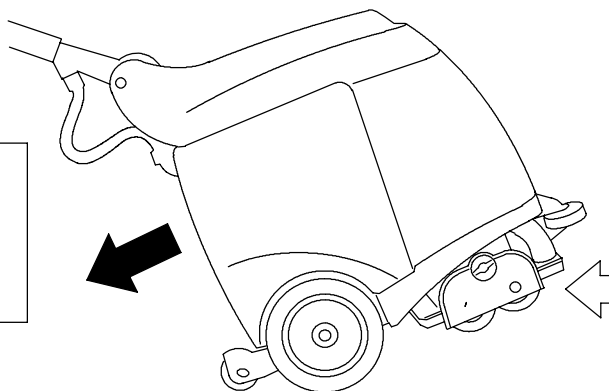

# Replacement Rollers

Models: R3, Strive Compact

## ⚠ IMPORTANT ROLLER INFORMATION:

1.

2.

3.

180° every 10 hrs

4.

100 hrs